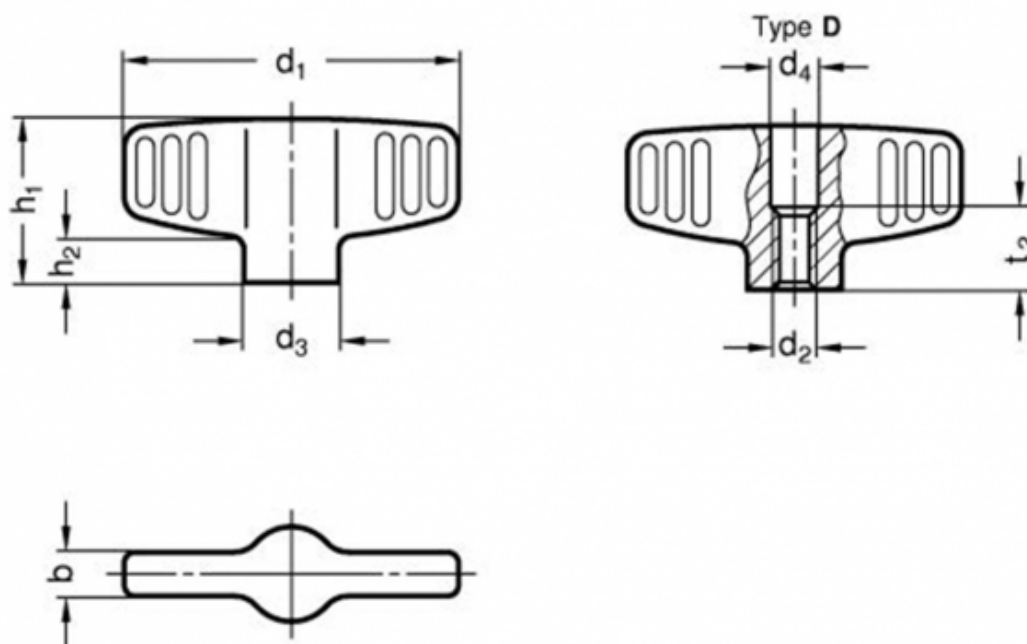

Article number: 2083458M8DMT

Description: E+G Wing nuts GN 834-58-M8-D-MT

Measures

b = 7

d1 = 58

d2 = M8

d3 = 16

d4 = 8.5

h1 = 26.5

h2 = 7

t2 = 13

Weight in (g) = 65